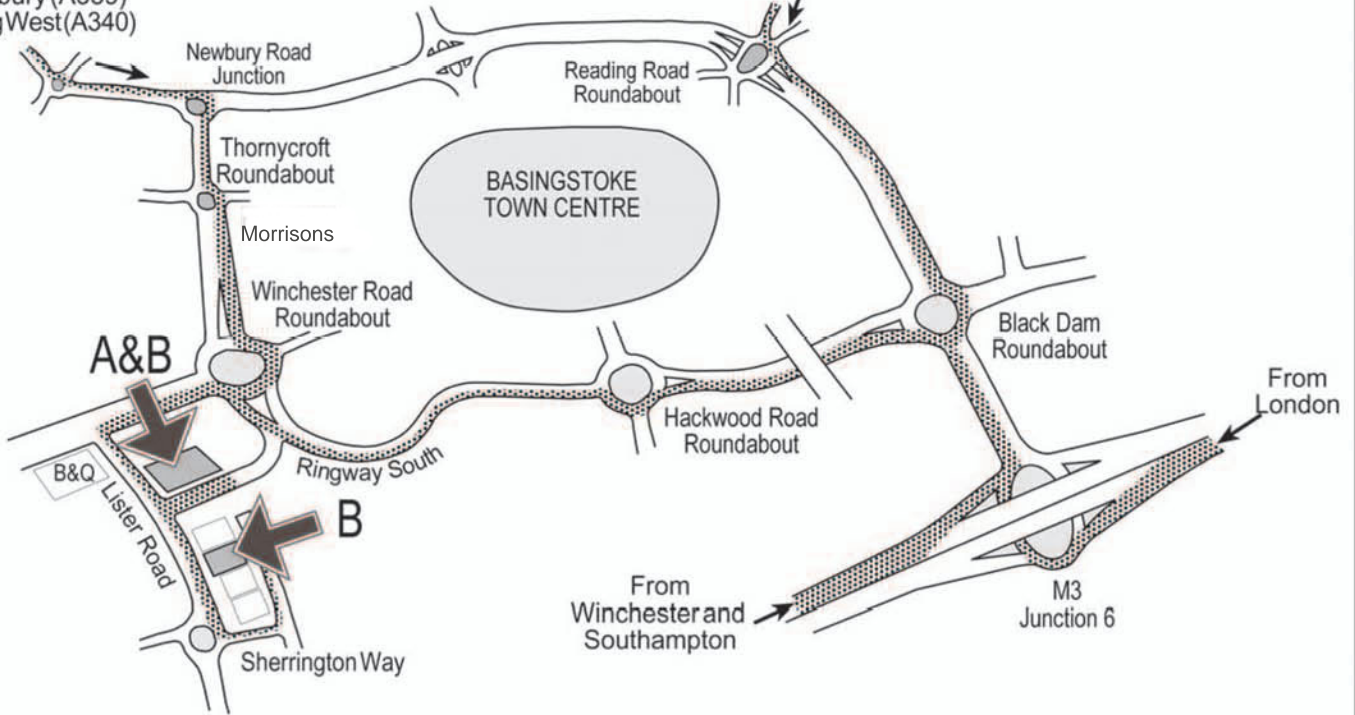

From Newbury (A339)  
and Reading West (A340)

From Reading (A33)  
M4 and the North

PROSTHETIC AND ORTHOTIC SERVICES

Chas A Blatchford & Sons Ltd  
Lister Road, Basingstoke, Hampshire RG22 4AH  
Tel: 00 44 (0) 1256 316600 Fax: 00 44 (0) 1256 316710